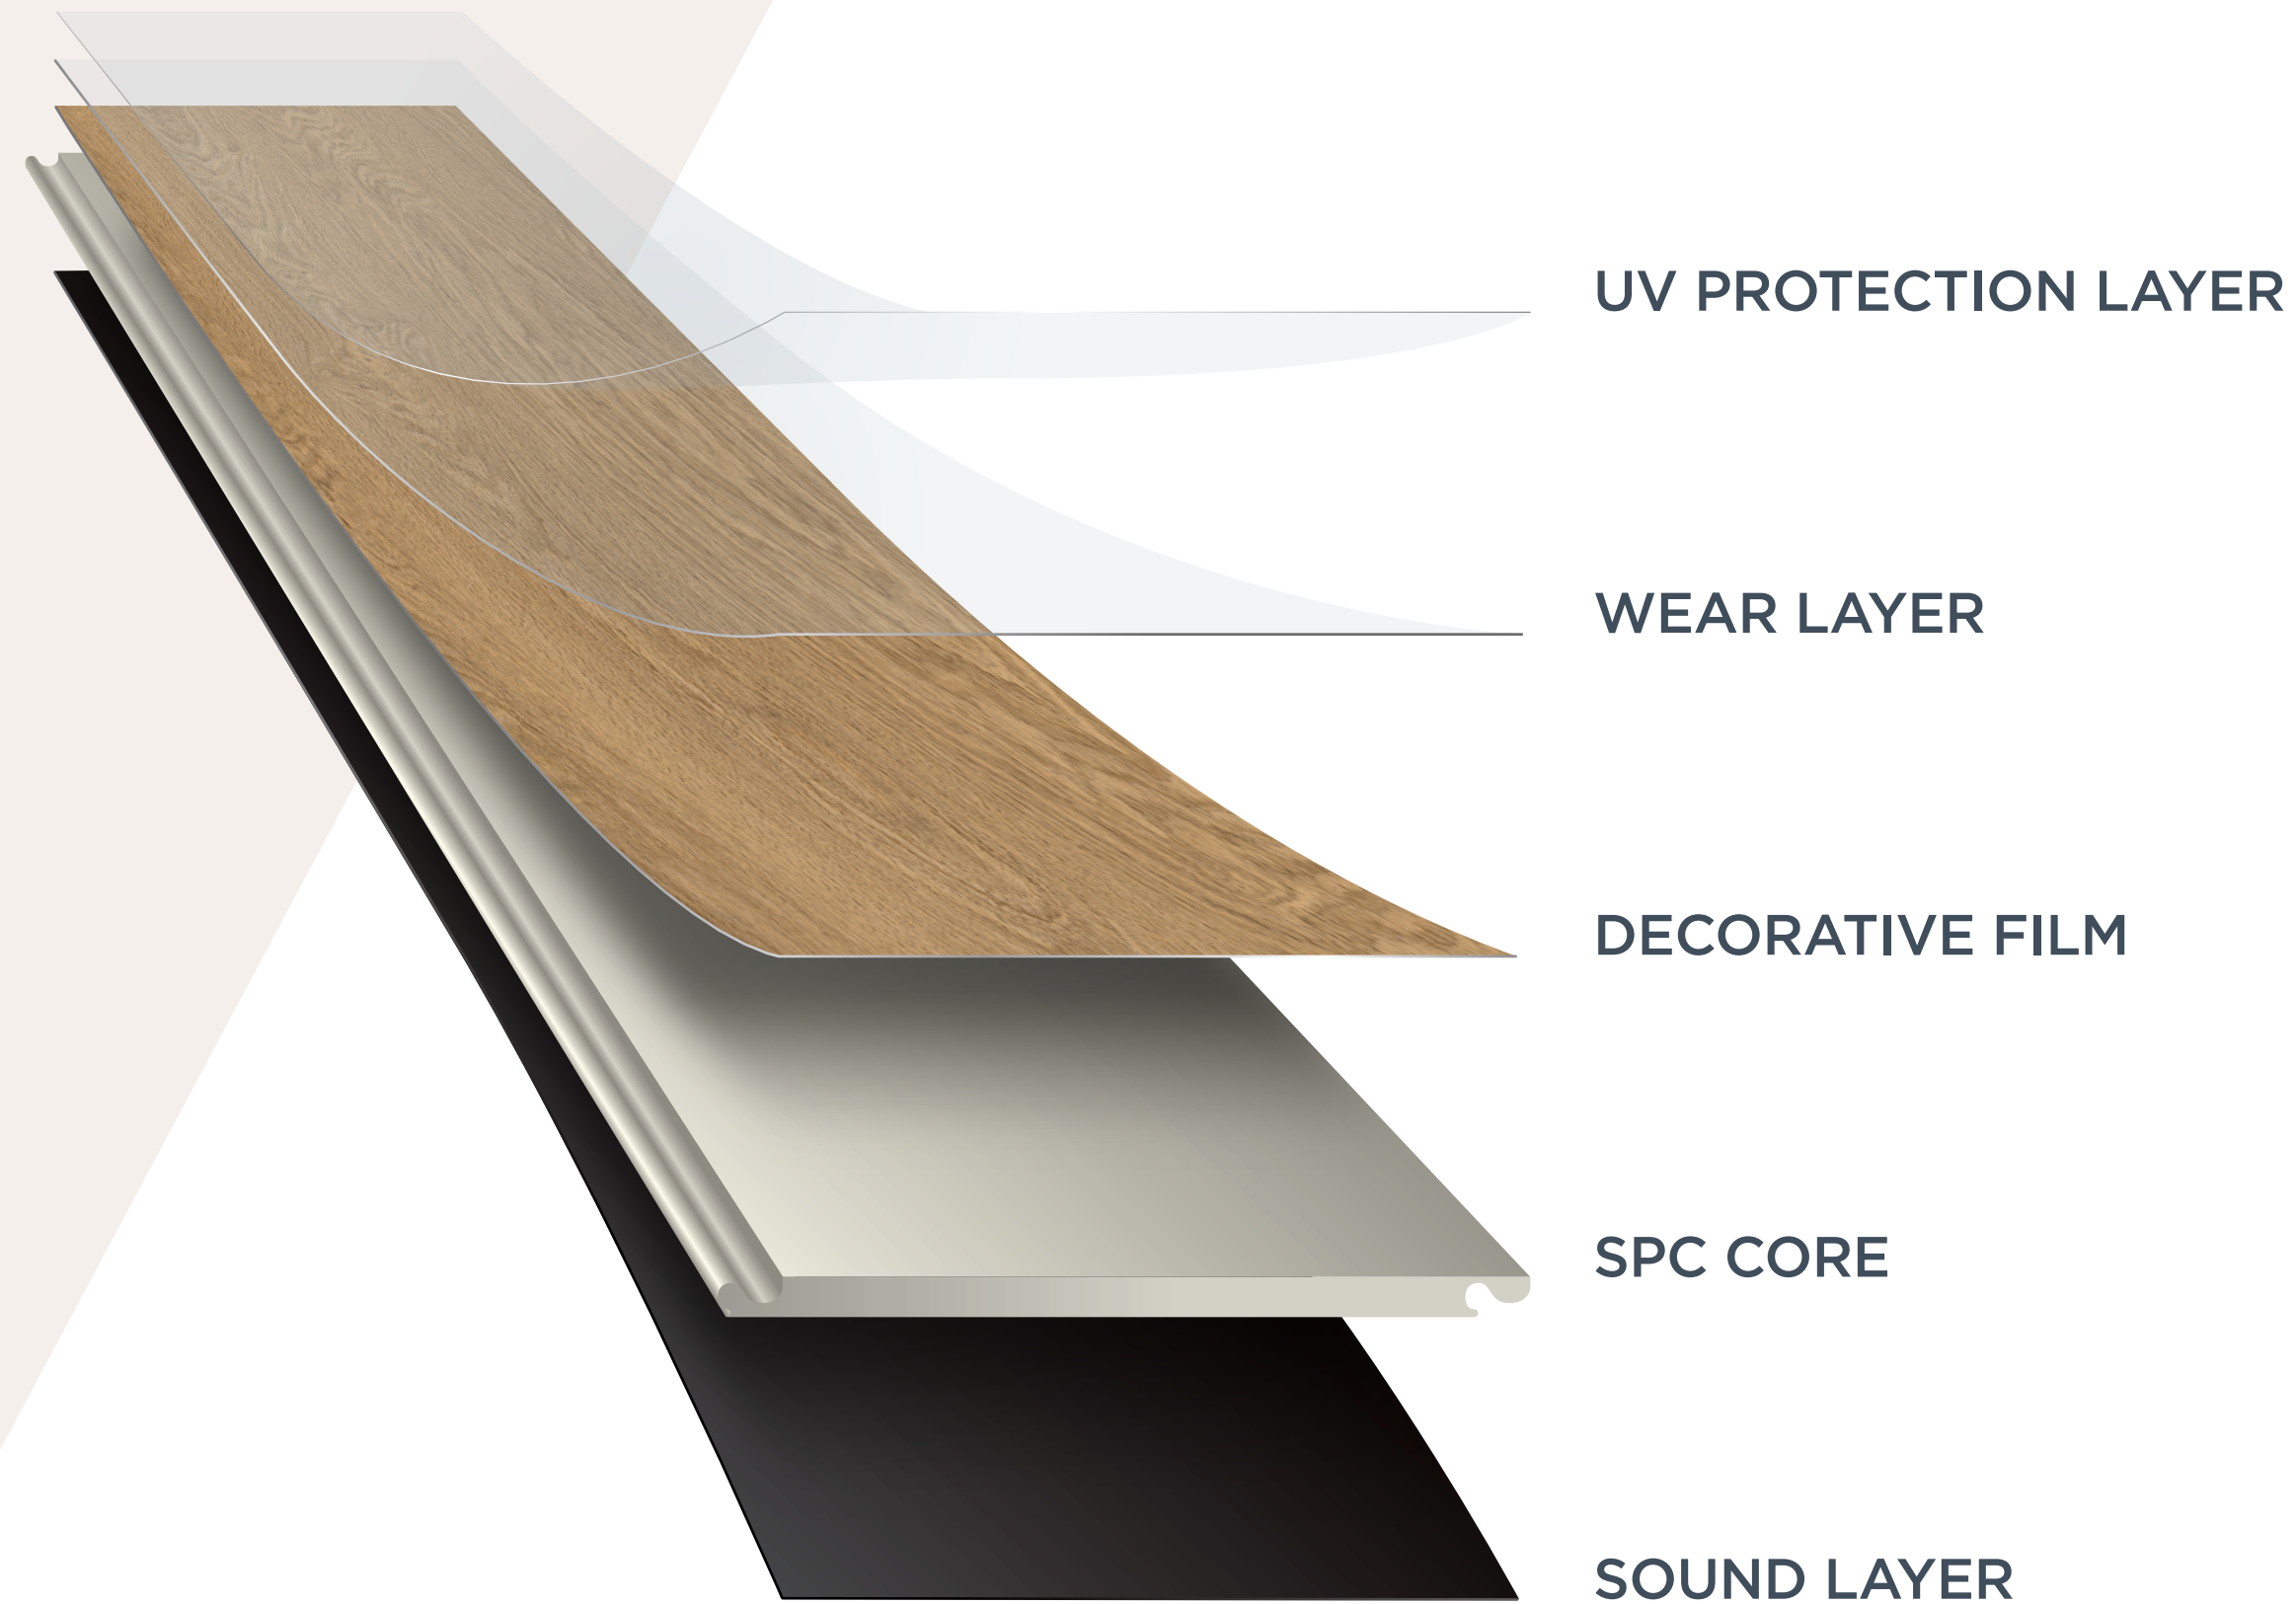

MILATFLOOR

PREMIUM SPC & LVT FLOORING

SPC

- ✓ MATTE FINISH
- ✓ EMBOSS IN REGISTER (EIR)
- ✓ EASY INSTALLATION
- ✓ ECO FRIENDLY
- ✓ PHTHALATE FREE
- ✓ ANTIBACTERIAL
- ✓ WATER RESISTANT
- ✓ WEAR RESISTANT
- ✓ SOUND INSULATION
- ✓ NON SLIP FLOORING
- ✓ WARM UNDERFOOT
- ✓ SUITABLE FOR UNDERFLOOR HEATING